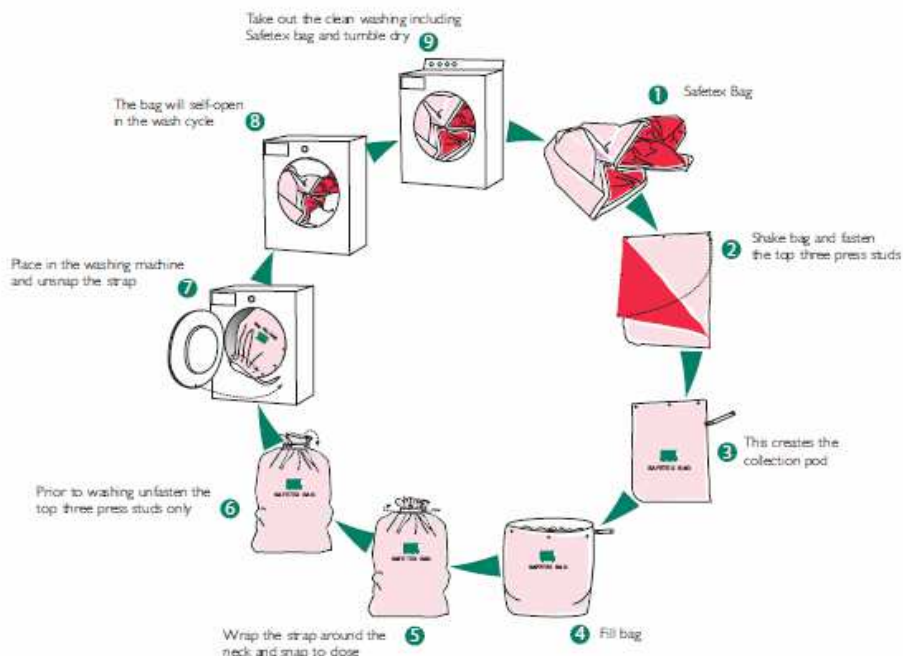

Laundry Bags

Safetex Bags

Safetex is a re-usable, self opening laundry bag, designed for the collection of heavily soiled and infested linen. Safetex has unique welded seams to ensure the bag is totally fluid and odour proof. Safetex opens in the wash process once it is safely inside the washing machine. Safetex bags are environmentally friendly and a cost effective alternative to single use disposable red bags, having a life span of up to 1000 processings. Available in red (for infested linen) or blue and green (for delicate items that cannot withstand a boil wash).

Safetex Bags			
	Product Code	Description	Size
	LB5Q/SL	Snap Closure	60 x 75 cm

Procedure For Use

Medguard Professional Healthcare

Tel: +353 (0) 1 835 2411

Email: sales@medguard.ie

Fax: 01 969 5009

Website: www.medguard.ie