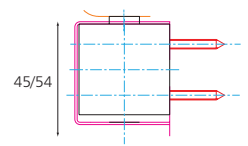

Both closers offer adjustable power size 2-4, and both come as standard with adjustable sweep and latching speed. Backcheck and hold open versions are available and there is also a choice of five finishes. The 6800 concealed range is also available with a double action option.

Slimline

Concealed

Concealed retro fit

32/35  
Concealed/Slimline

CONCEALED

		6800	6805	6830	6900	6905	6930
Concealed		✓	✓	✓	✗	✗	✗
Slimline with Cover		✗	✗	✗	✓	✓	✓
Closing Force	EN Size	2-4	2-4	2-4	2-4	2-4	2-4
Door Size (Max)	Width (mm)	1100	1100	1100	1100	1100	1100
	Weight (KG)	80	80	80	80	80	80
Application	Fig 1	✓	✓	✓	✓	✓	✓
	Fig 6	✓	✓	✓	✓	✓	✓
	Fig 66	✓	✓	✓	✓	✓	✓
Mechanism	Rack & Pinion	✗	✗	✗	✗	✗	✗
	Cam Action	✓	✓	✓	✓	✓	✓
Angle of Opening		120°	120°	120°	120°	120°	120°
Non Handed		✓	✓	✓	✓	✓	✓
Power Adjustment	By Spring	✓	✓	✓	✓	✓	✓
	By Template	✗	✗	✗	✗	✗	✗
Adjustable Sweep Speed		✓	✓	✓	✓	✓	✓
Adjustable Latching Speed		✓	✓	✓	✓	✓	✓
Backcheck		✗	✗	✓	✗	✗	✓
Hold Open		✗	✓	✗	✗	✓	✗
CE Marked		✓	✗	✓	✓	✗	✓
Certifire Approved		✓	✗	✓	✓	✗	✓
Guarantee		10 yrs	10 yrs	10 yrs	10 yrs	10 yrs	10 yrs
<b>OPTIONS</b>							
Retro Fit Channel and Arm		✓	✗	✗	✗	✗	✗
Double Action		✓	✓	✓	✗	✗	✗
Cover	Radius	✗	✗	✗	✗	✗	✗
	Square	✗	✗	✗	✓	✓	✓
Finishes		Silver, RAL, PB, SS, PS					