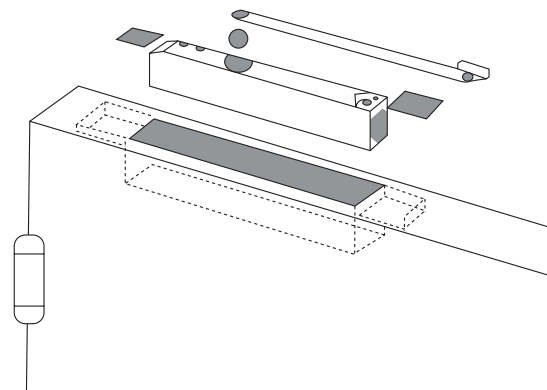

# 6000 Series Concealed & Slimline Closer

WITH MATCHING SLIDE ARM & CHANNEL

The Exidor 6000 series concealed and slimline range offers two closers, one which is concealed within the door and the other that is a slimline overhead unit. The concealed version is particularly suitable for use where discreet door control is preferred, or where there is a high risk of vandalism. The concealed unit also has a retro fit option which offers easier fitting as it does not require the door frame to be cut out to accommodate the slide arm track.

Both closers offer adjustable power size 2-4, and both come as standard with adjustable sweep and latching speed. Backcheck and hold open versions are available and there is also a choice of five finishes. The 6800 concealed range is also available with a double action option.

Slimline

Concealed

Concealed retro fit

32/35  
Concealed/Slimline

CONCEALED

		6800	6805	6830	6900	6905	6930
Concealed		✓	✓	✓	✗	✗	✗
Slimline with Cover		✗	✗	✗	✓	✓	✓
Closing Force	EN Size	2-4	2-4	2-4	2-4	2-4	2-4
Door Size (Max)	Width (mm)	1100	1100	1100	1100	1100	1100
	Weight (KG)	80	80	80	80	80	80
Application	Fig 1	✓	✓	✓	✓	✓	✓
	Fig 6	✓	✓	✓	✓	✓	✓
	Fig 66	✓	✓	✓	✓	✓	✓
Mechanism	Rack & Pinion	✗	✗	✗	✗	✗	✗
	Cam Action	✓	✓	✓	✓	✓	✓
Angle of Opening		120°	120°	120°	120°	120°	120°
Non Handed		✓	✓	✓	✓	✓	✓
Power Adjustment	By Spring	✓	✓	✓	✓	✓	✓
	By Template	✗	✗	✗	✗	✗	✗
Adjustable Sweep Speed		✓	✓	✓	✓	✓	✓
Adjustable Latching Speed		✓	✓	✓	✓	✓	✓
Backcheck		✗	✗	✓	✗	✗	✓
Hold Open		✗	✓	✗	✗	✓	✗
CE Marked		✓	✗	✓	✓	✗	✓
Certifire Approved		✓	✗	✓	✓	✗	✓
Guarantee		10 yrs	10 yrs	10 yrs	10 yrs	10 yrs	10 yrs
<b>OPTIONS</b>							
Retro Fit Channel and Arm		✓	✗	✗	✗	✗	✗
Double Action		✓	✓	✓	✗	✗	✗
Cover	Radius	✗	✗	✗	✗	✗	✗
	Square	✗	✗	✗	✓	✓	✓
Finishes		Silver, RAL, PB, SS, PS					