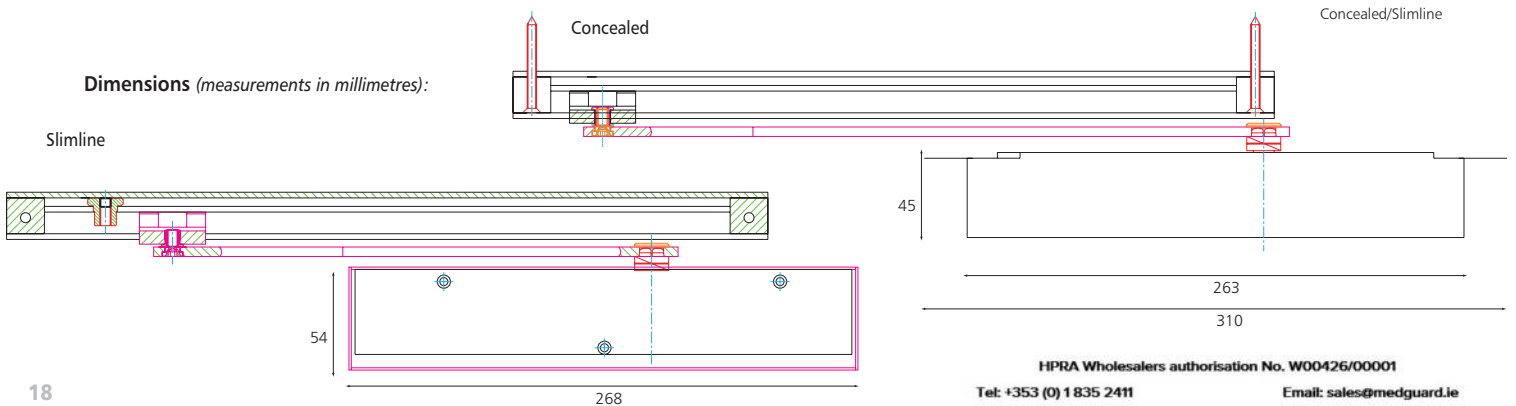

CONCEALED

		6800	6805	6830	6900	6905	6930
Concealed		✓	✓	✓	✗	✗	✗
Slimline with Cover		✗	✗	✗	✓	✓	✓
Closing Force	EN Size	2-4	2-4	2-4	2-4	2-4	2-4
Door Size (Max)	Width (mm)	1100	1100	1100	1100	1100	1100
	Weight (KG)	80	80	80	80	80	80
Application	Fig 1	✓	✓	✓	✓	✓	✓
	Fig 6	✓	✓	✓	✓	✓	✓
	Fig 66	✓	✓	✓	✓	✓	✓
Mechanism	Rack & Pinion	✗	✗	✗	✗	✗	✗
	Cam Action	✓	✓	✓	✓	✓	✓
Angle of Opening		120°	120°	120°	120°	120°	120°
Non Handed		✓	✓	✓	✓	✓	✓
Power Adjustment	By Spring	✓	✓	✓	✓	✓	✓
	By Template	✗	✗	✗	✗	✗	✗
Adjustable Sweep Speed		✓	✓	✓	✓	✓	✓
Adjustable Latching Speed		✓	✓	✓	✓	✓	✓
Backcheck		✗	✗	✓	✗	✗	✓
Hold Open		✗	✓	✗	✗	✓	✗
CE Marked		✓	✗	✓	✓	✗	✓
Certifire Approved		✓	✗	✓	✓	✗	✓
Guarantee		10 yrs	10 yrs	10 yrs	10 yrs	10 yrs	10 yrs
OPTIONS							
Retro Fit Channel and Arm		✓	✗	✗	✗	✗	✗
Double Action		✓	✓	✓	✗	✗	✗
Cover	Radius	✗	✗	✗	✗	✗	✗
	Square	✗	✗	✗	✓	✓	✓
Finishes		Silver, RAL, PB, SS, PS					

Dimensions (measurements in millimetres):